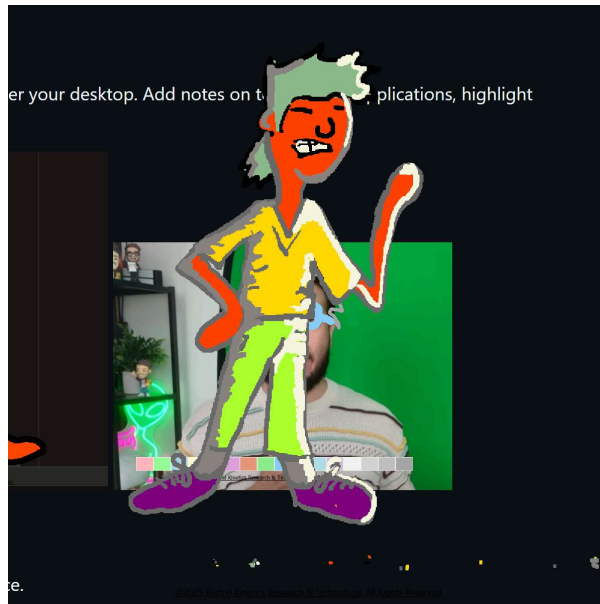

🔑 Key Features & Controls 🔑

🖌️ Draw & Adjust (Mouse or Stylus)

- **Left Click or Stylus Tap** – Start sketching with the selected colour and brush size!
- **Pressure Sensitivity** – If you're using a stylus, *Milenko Sketch* gives you natural control over line thickness. Mouse users can adjust the pressure manually with the slider.
- **Scroll Wheel or Stylus Buttons** – Instantly adjust brush size as you go; scroll up (or press up button) to increase, and down to decrease.

Colour Customisation

Palette Selection: Choose from a range of beautiful colour palettes – including Pastel, Neon, Earthy, Cyberpunk, and more – to perfectly match your creative vision.

Palette Toggle (D): Show or hide the palette with a single tap for a clutter-free canvas or to quickly access a variety of hues.

Palette Switch (1 - 9): Instantly switch between different palettes to explore diverse colour themes and find the perfect tones for any project.

Transparency & Palettes Select for Overlay Sketching

- **Transparency Mode (A)** – Make the canvas transparent, allowing you to draw directly over your desktop. Add notes on top of other applications, highlight diagrams, or brainstorm on any background!