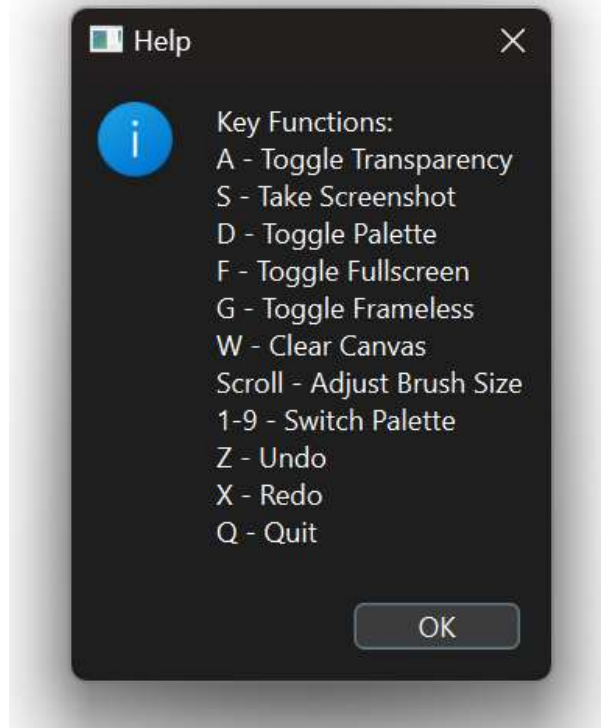

Update 2.9

Now with layers

[Click here for a video demo](#)

Unleash Your Creativity

Milenko Sketch 2 is a versatile digital sketching and annotation tool designed for artists, note-takers, and creative enthusiasts. With stylus and mouse support, new colour palettes, improved brush handling, and transparent overlay options, Milenko Sketch offers a seamless experience for any creative project.

🔑 Key Features & Controls 🔑

🖌️ Draw & Adjust (Mouse or Stylus)

- **Left Click or Stylus Tap** – Start sketching with the selected colour and brush size!
- **Pressure Sensitivity** – If you're using a stylus, *Milenko Sketch* gives you natural control over line thickness. Mouse users can adjust the pressure manually with the slider.
- **Scroll Wheel or Stylus Buttons** – Instantly adjust brush size as you go; scroll up (or press up button) to increase, and down to decrease.

Colour Customisation

Palette Selection: Choose from a range of beautiful colour palettes – including Pastel, Neon, Earthy, Cyberpunk, and more – to perfectly match your creative vision.

Palette Toggle (D): Show or hide the palette with a single tap for a clutter-free canvas or to quickly access a variety of hues.

Palette Switch (1 - 9): Instantly switch between different palettes to explore diverse colour themes and find the perfect tones for any project.

Transparency & Palettes Select for Overlay Sketching

- **Transparency Mode (A)** – Make the canvas transparent, allowing you to draw directly over your desktop. Add notes on top of other applications, highlight diagrams, or brainstorm on any background!