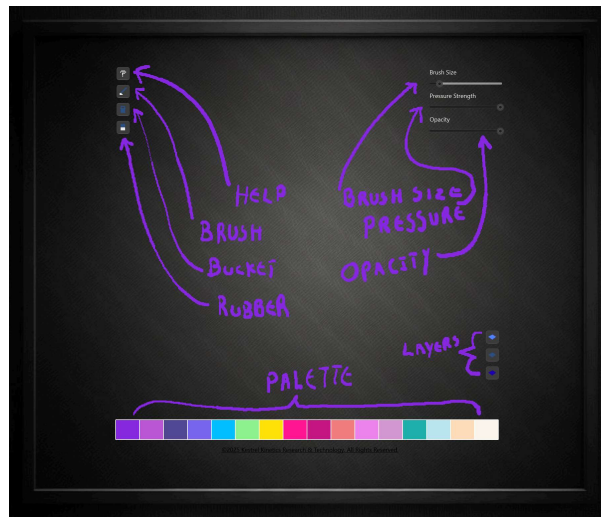

Ready to Sketch, Annotate, and Create Anywhere?

Milenko Sketch gives you a flexible, creative canvas right on your desktop – whether you're making digital art or adding notes over other windows. For the latest updates, visit [Kestrel Kinetics Research & Technology](https://www.kestrelkinetics.com/).

Happy sketching! 🎨

A demo:

<https://youtu.be/lfbuNvu8XKo>

▼ Assets

3